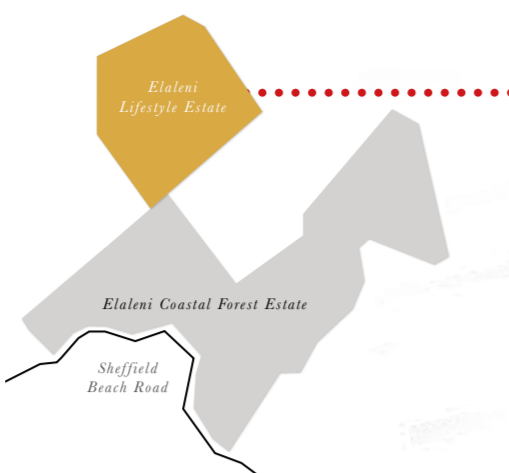

Elaleni

LIFESTYLE ESTATE